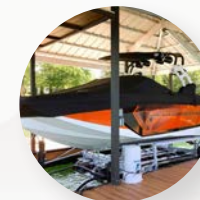

### Boat Dock Add-Ons, Accessories & Innovations

LakeEze® Ladder®

LakeEze® Stow & Go®

LakeEze® Ramp Rack

LakeEze® Dock Box

LakeEze® Swim Stool

EZ Port® PWC Lift

HydroHoist® Boat Lift