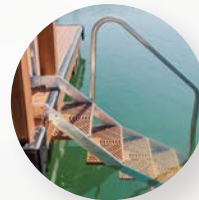

Designed for Living. Built for Life.

1. 1 High-Quality Aluminum Structure
  2. 2 Multiple Roof Options
  3. 3 Multiple Decking Options
  4. 4 Flared Ramp
  5. 5 Additional Roof Height
  6. 6 Multiple Anchoring Options
  7. 7 Dock Loft Storage
  8. 8 Built-In Bench Seat
  9. 9 Multiple Bumper Options
  10. 10 Erosion Control Methods
  11. 11 Boat Lifts
  12. 12 EZ Port® PWC Lift
  13. 13 LakeEze® Dock Accessories
  14. 14 Safety & Security Systems
2. + Much More

Our reputation for service and for crafting world-class products is paramount. Because of this, we invest heavily in our people, our process, and in the finest, high-quality materials available. But we don't stop there.

We go a step farther in blending both form and function to construct the finest waterfront products, such as new docks, dock accessories, and shoreline stabilization. Our beautiful docks are crafted locally in our own facilities with sustainable and low or no-maintenance materials which will last for years to come. There are no products of higher quality, better materials, or finer aesthetics.

However, there are many significant differences in structure and quality between a Kroeger Marine dock and docks from other manufacturers. The true, tangible value and integrity of our custom docks and accessories lies in the details. And this is where Kroeger Marine shines above the rest.

Accessories

Boat Dock Add-Ons, Accessories & Innovations

LakeEze® Ladder®