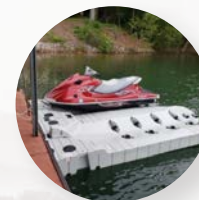

### Boat Dock Add-Ons, Accessories & Innovations

LakeEze® Ladder®

LakeEze® Stow & Go®

LakeEze® Ramp Rack

LakeEze® Dock Box

LakeEze® Swim Stool

EZ Port® PWC Lift

HydroHoist® Boat Lift