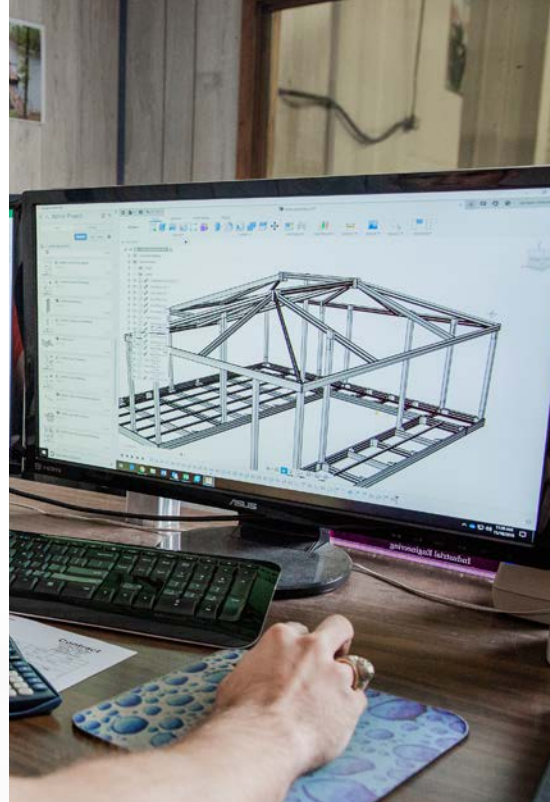

OUR CRAFTSMANSHIP

Hand-Built. American Made.

Our years of experience guarantees our position in offering the highest quality docks and docking solutions on the market, but we don't stop there. Our team continues to develop world-class dock solutions for our customers by remaining the industry leader. We bring ingenuity and innovation together every time to deliver solutions designed to perform. We take great pride in crafting our docks and other innovative products. Our team is located in the heart of the areas we serve. Our goal is to enhance the communities where we live for generations to come.